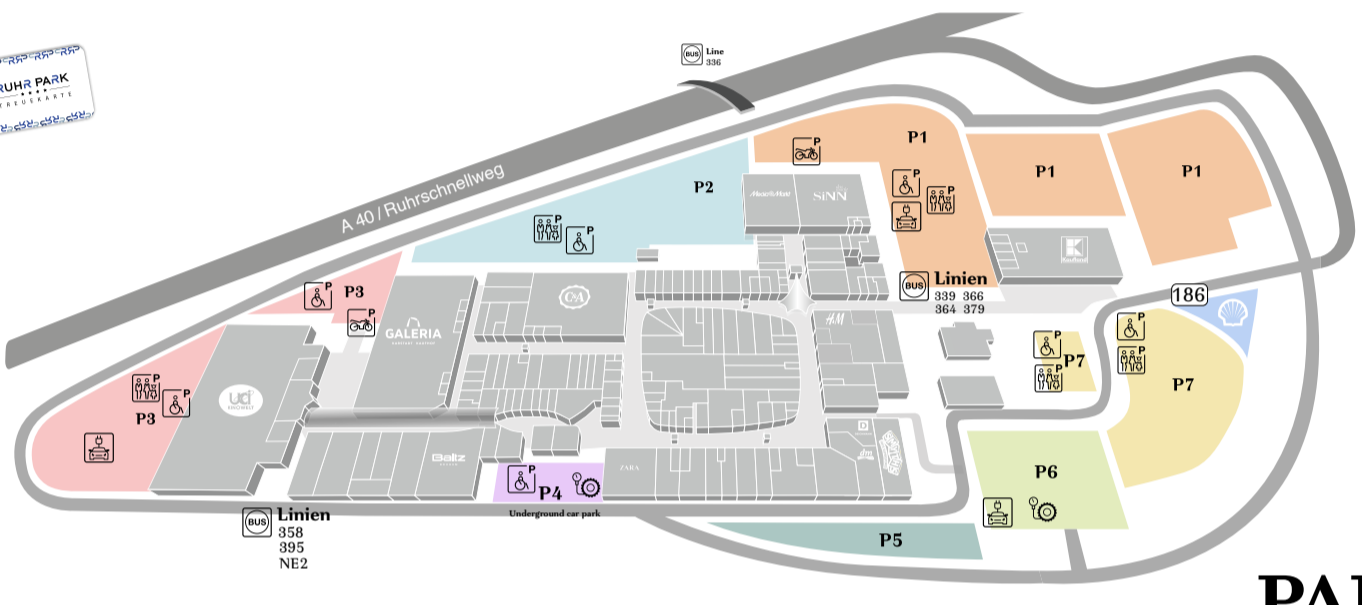

PARKING

More than 4,000 free parking spaces, XXL-parking for families near the entrances, electric vehicle battery charging next to the centermanagement parking, 2-wheel parking and drop-off zone near entrance 2.

HERZLICH WILLKOMMEN

im Ruhr Park.

Plan

Lade die Ruhr Park App herunter, um den digitalen Centerplan zu nutzen.

Download the Ruhr Park app to use the digital center map.

- Eingänge**
- Shops mit Treuekartenangebot / stores with loyalty card offer
 - Sicherheitsdienst / security service
 - Rezeption / reception
 - Toiletten / toilets
 - Behindertentoiletten / disabled toilets
 - Kinder-Bereich / Kids Area
 - Ruhezone / rest area
 - Drop-Off Zone
 - Fahrradparkplatz / bicycle parking
 - Taxistand / taxi stand
 - Elektroladestation / electric charging station
 - Geldautomat / cash machine (ATM)
 - Centermanagement
 - Recyclingstation / recycling station