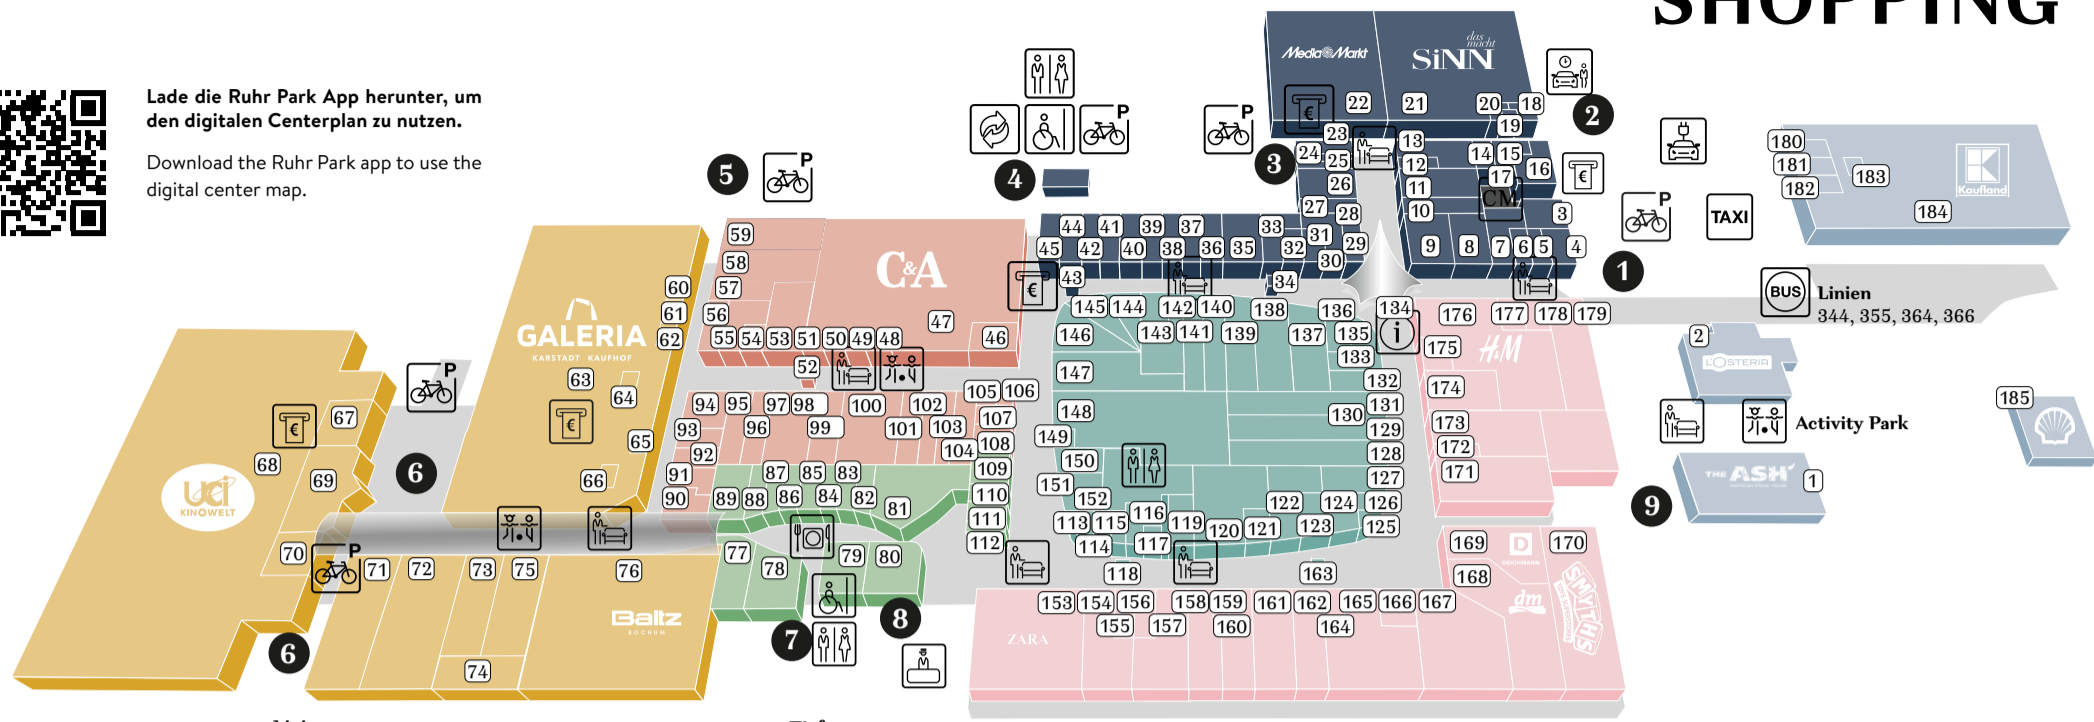

PARKING

More than 4,000 free parking spaces, XXL-parking for families near the entrances, electric vehicle battery charging next to the centermanagement parking, 2-wheel parking and drop-off zone near entrance 2.

HERZLICH WILLKOMMEN

im Ruhr Park.

Plan

Lade die Ruhr Park App herunter, um den digitalen Centerplan zu nutzen.

Download the Ruhr Park app to use the digital center map.

- Eingänge**
- Shops mit Treuekartenangebot / stores with loyalty card offer
 - Sicherheitsdienst / security service
 - Rezeption / reception
 - Toiletten / toilets
 - Behindertentoiletten / disabled toilets
 - Kinder-Bereich / Kids Area
 - Ruhezone / rest area
 - Drop-Off Zone
 - Fahrradparkplatz / bicycle parking
 - Taxistand / taxi stand
 - Elektroladestation / electric charging station
 - Geldautomat / cash machine (ATM)
 - Centermanagement
 - Recyclingstation / recycling station

- 168 dm Drogerie
- 138 Douglas
- 63 Galeria Karstadt Kaufhof
- 164 Jolifin
- 114 MAC
- 98 Mad Perfume
- 183 Nagelstudio
- 37 Stadtparfümerie Pieper
- 154 Rituals
- 51 The Body Shop
- 20 Vinpearl Nails